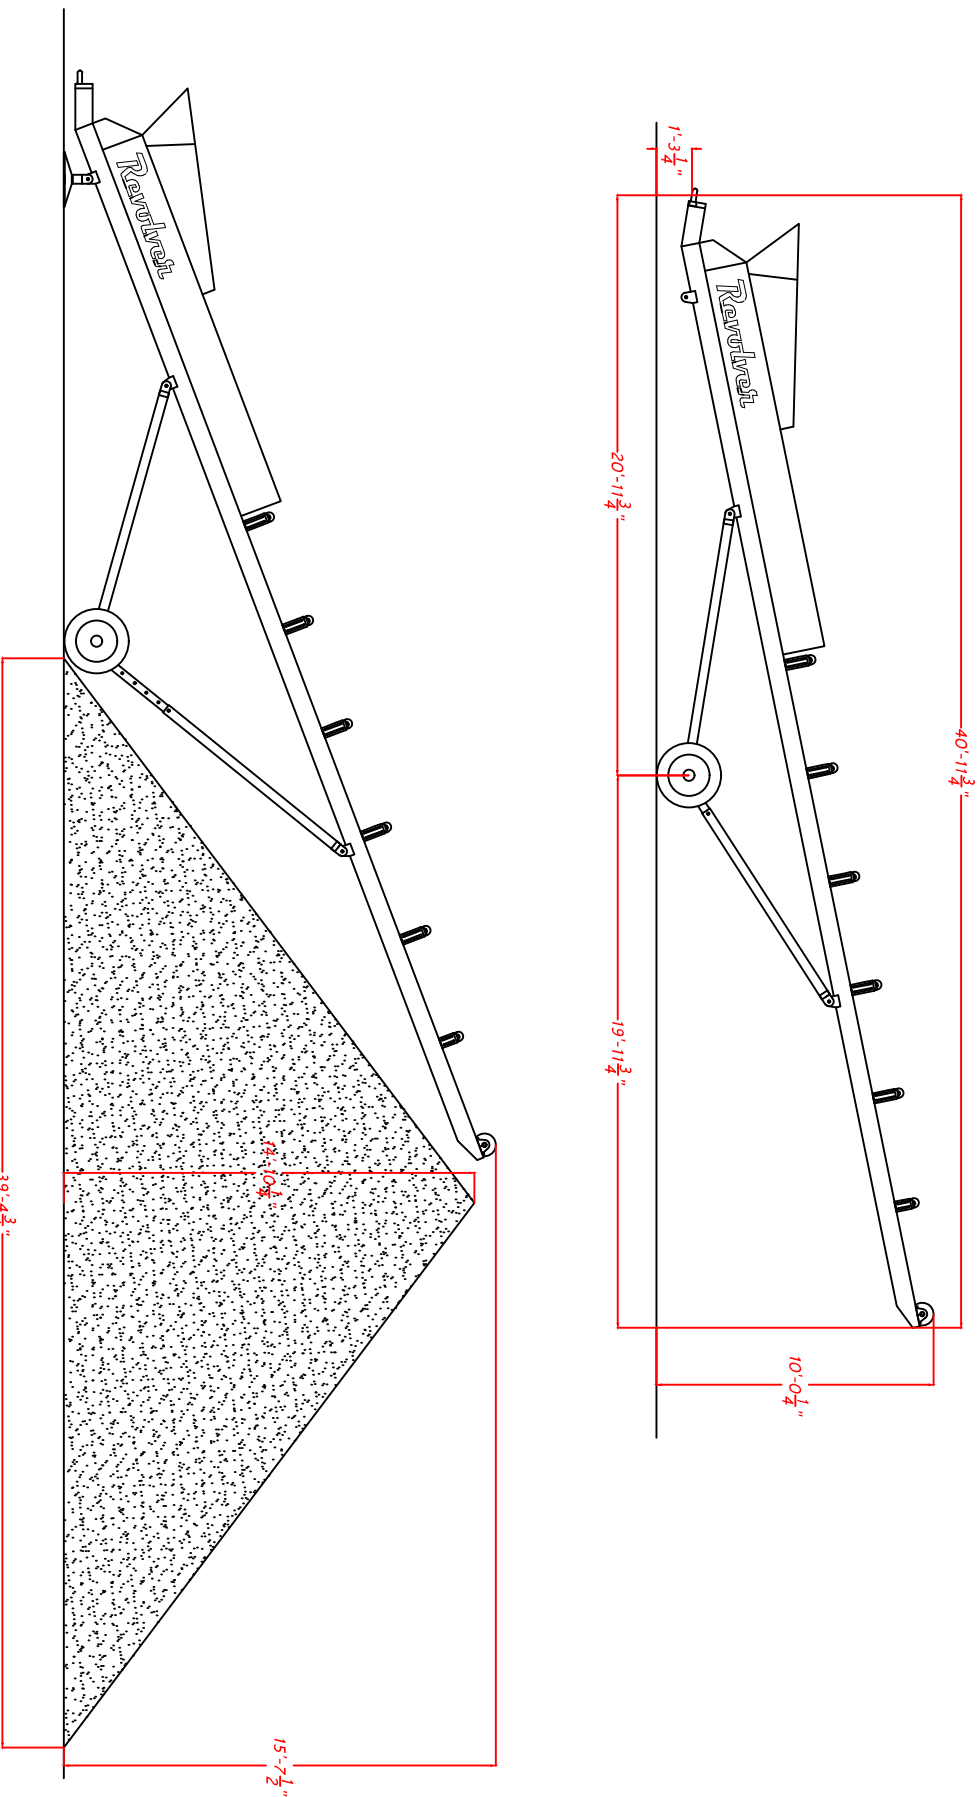

Revolver CHR4030 Portable Radial Stacking Conveyor

- 40' Long x 30" belt
- Stockpile capacity approx. 250 cu. yds;
- Hydraulic raise & lower;
- Mechanical radial;
- Hydraulic head pulley drive;

www.revolvertrommels.com

Built in North America to exceed North American Standards

Revolver Screening Systems
www.revolvtrrommels.com
contact@revolvtrrommels.com
519 820 4666

Model Number: 4030 Date: Drawing Code: 4030

Model CHR4030

Model	Quantity	Throttle, complete, attached, standard etc.	Article No./Reference
Designed by	Checked by	Approved by - date	Date
Revolver screening		40 ft conveyor	Scale
		9	mm
		15	mm